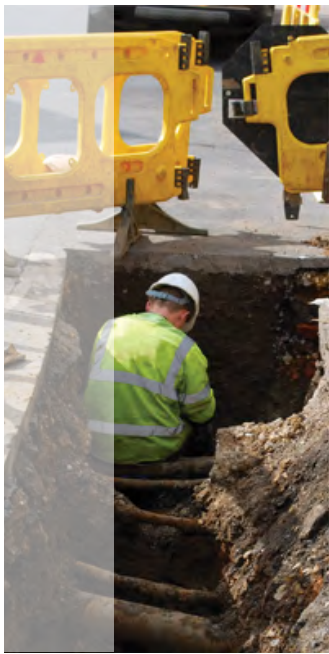

A COSTLY HISTORY...

Since the creation of the first mobile two way radio, system designers and radio manufacturers have grappled with solutions to enhance user mobility when away from the vehicle. These solutions typically involved additional portable hand-held radios and significant additions of base station infrastructure; radio sites and complex remote receiver voting systems to back fill marginal coverage areas. Alternatively, some manufacturers developed cumbersome vehicle based mobile repeater systems where simplex portable transmissions are repeated through a mobile repeater back into the base station network. These systems required careful engineering, additional frequencies and critically complex contention management protocols to eliminate clashing from multiple vehicle repeaters at scene. Vehicle repeaters usually added system delays and required user intervention for managing which channels, mode or status to use in order to make them work. Both solutions came at a cost... a big cost!

TIME TO GET LIBERATED!

- TALK IN OR OUT OF THE VEHICLE
- EXCEPTIONAL CLEAR AUDIO
- SIMPLE INTUITIVE DESIGN
- TALKAROUND CAPABILITY
- MINIMAL USER TRAINING
- IP55 WEATHERPROOF MIC
- SEAMLESS INTEGRATION
- LIGHTWEIGHT & RUGGED
- PATENTED INNOVATION
- ALL DAY OPERATION
- ENCRYPTED VOICE
- COST EFFECTIVE
- HEADSET PORT
- RELIABLE